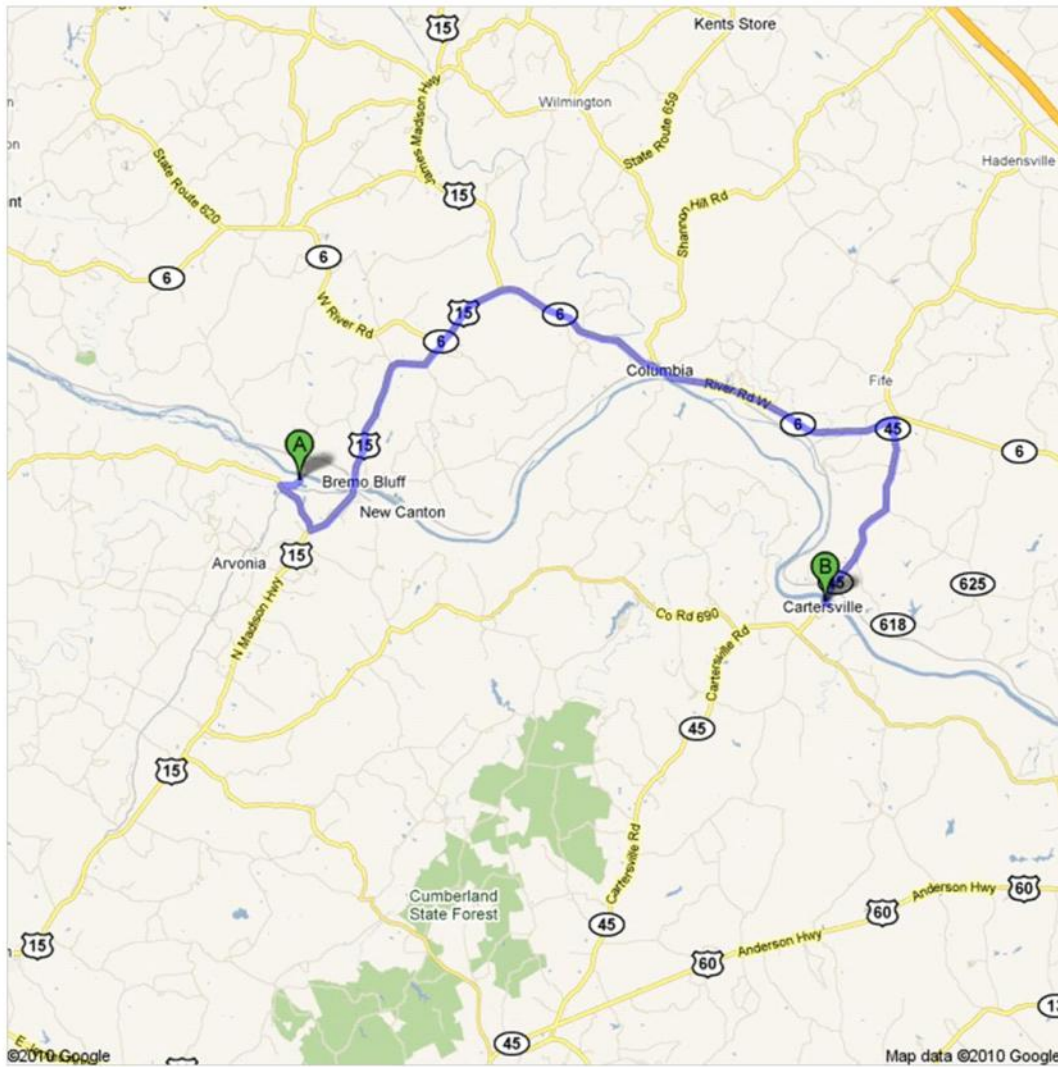

Directions to Unknown road
26.6 mi – about 36 mins

Save trees. Go green!
Download Google Maps on your phone at google.com/gmm

 Unknown road

- 1. Head **southwest** toward **Bridge Port Rd/State Route 652**
About 1 min

go 0.5 mi
total 0.5 mi

- 2. Turn **left** at **Bridge Port Rd/State Route 652**
About 4 mins

go 1.5 mi
total 2.0 mi

- 3. Turn **left** at **US-15 N/N Madison Hwy**
Continue to follow US-15 N
About 11 mins

go 8.4 mi
total 10.3 mi

- 4. Continue onto **VA-6 E**
About 13 mins

go 10.9 mi
total 21.3 mi

45 5. Turn **right** at VA-45 S/Cartersville Rd
About 8 mins

go 5.3 mi
total 26.5 mi

6. Turn **left**
About 1 min

go 289 ft
total 26.6 mi

B Unknown road

These directions are for planning purposes only. You may find that construction projects, traffic, weather, or other events may cause conditions to differ from the map results, and you should plan your route accordingly. You must obey all signs or notices regarding your route.