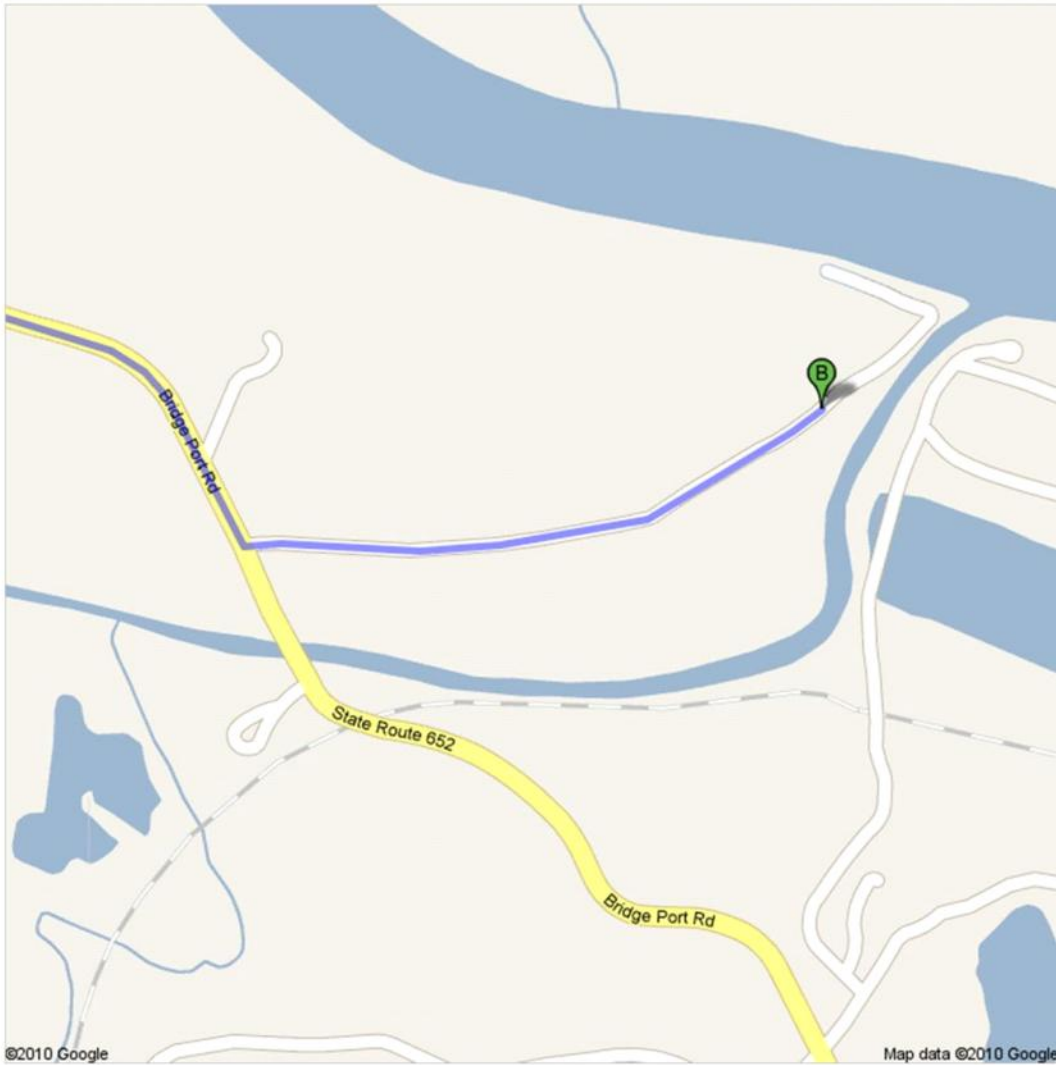

Directions to Unknown road
17.2 mi – about 26 mins

Save trees. Go green!
Download Google Maps on your phone at google.com/gmm

A Main St

1. Head west on **Main St** toward **South St**

go 0.2 mi
total 0.2 mi

20 2. Turn left at **VA-20 S/Valley St**
Continue to follow VA-20 S
About 8 mins

go 6.2 mi
total 6.3 mi

↶ 3. Turn left at **Bridge Port Rd/State Route 652**
About 16 mins

go 10.4 mi
total 16.7 mi

↶ 4. Turn left
Destination will be on the right
About 2 mins

go 0.5 mi
total 17.2 mi

B Unknown road

These directions are for planning purposes only. You may find that construction projects, traffic, weather, or other events may cause conditions to differ from the map results, and you should plan your route accordingly. You must obey all signs or notices regarding your route.