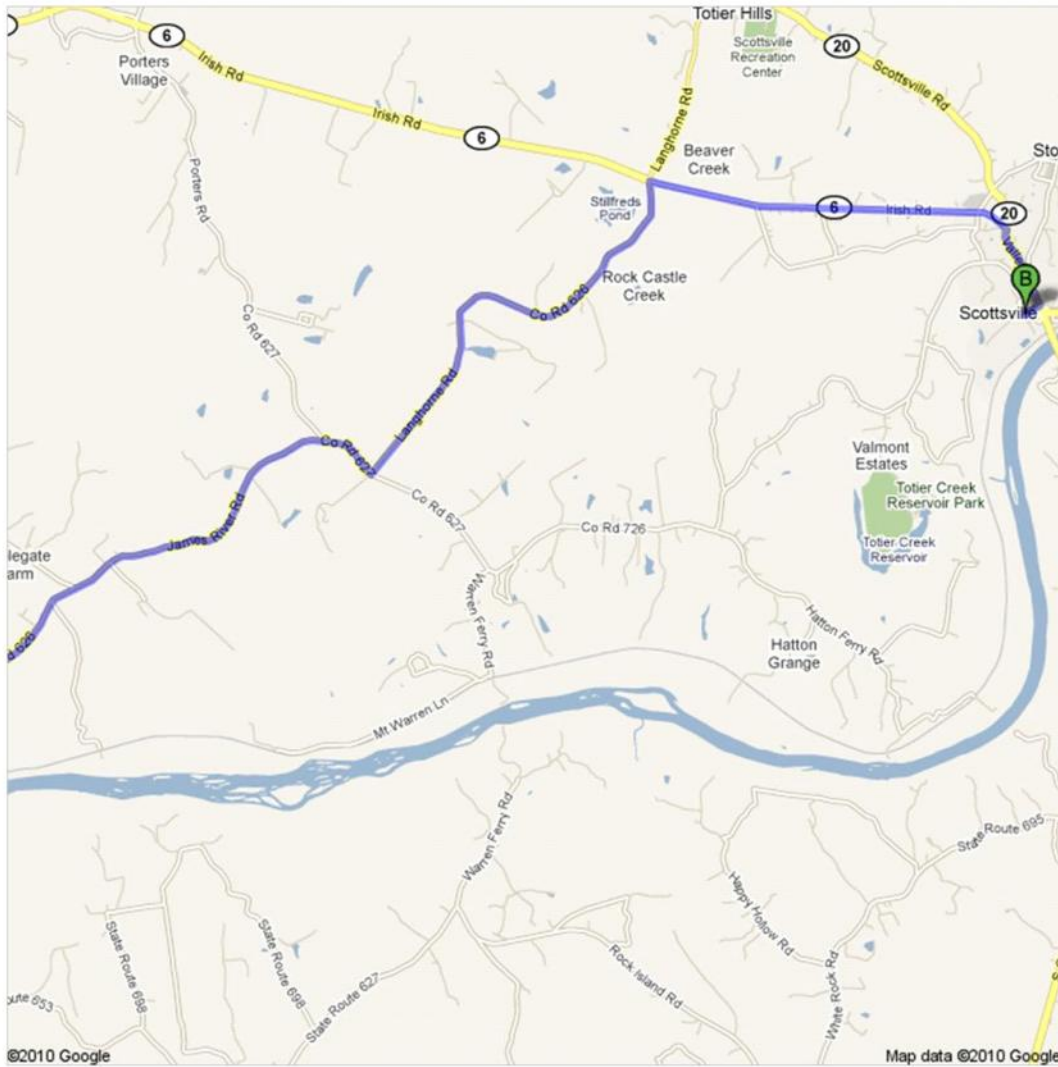

Directions to Page St/State Route T-1303
12.1 mi – about 25 mins

Save trees. Go green!
Download Google Maps on your phone at google.com/gmm

 Co Rd 602/Howardsville Turnpike

1. Head **northwest** on **Co Rd 602/Howardsville Turnpike** toward **Co Rd 626/James River Rd**

go 331 ft
total 331 ft

 2. Take the 1st **right** onto **Co Rd 626/James River Rd**
About 11 mins

go 6.1 mi
total 6.2 mi

 3. Turn **left** at **Co Rd 626/Langhorne Rd**
About 6 mins

go 2.9 mi
total 9.1 mi

 4. Turn **right** at **VA-6 E/Irish Rd**
About 6 mins

go 2.3 mi
total 11.4 mi

 5. Turn **right** at **Valley St**
About 1 min

go 0.5 mi
total 11.9 mi

 6. Take the 2nd **right** onto **Bird St/Co Rd 1301**

go 0.1 mi
total 12.0 mi

 7. Take the 2nd **left** onto **Page St/State Route T-1303**

go 92 ft
total 12.1 mi

 Page St/State Route T-1303

These directions are for planning purposes only. You may find that construction projects, traffic, weather, or other events may cause conditions to differ from the map results, and you should plan your route accordingly. You must obey all signs or notices regarding your route.