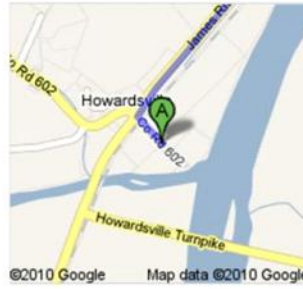

Directions to Page St/State Route T-1303
12.1 mi – about 25 mins

Save trees. Go green!
Download Google Maps on your phone at google.com/gmm

 Co Rd 602/Howardsville Turnpike

1. Head **northwest** on **Co Rd 602/Howardsville Turnpike** toward **Co Rd 626/James River Rd**

go 331 ft
total 331 ft

 2. Take the 1st **right** onto **Co Rd 626/James River Rd**
About 11 mins

go 6.1 mi
total 6.2 mi

 3. Turn **left** at **Co Rd 626/Langhorne Rd**
About 6 mins

go 2.9 mi
total 9.1 mi

 4. Turn **right** at **VA-6 E/Irish Rd**
About 6 mins

go 2.3 mi
total 11.4 mi

 5. Turn **right** at **Valley St**
About 1 min

go 0.5 mi
total 11.9 mi

 6. Take the 2nd **right** onto **Bird St/Co Rd 1301**

go 0.1 mi
total 12.0 mi

 7. Take the 2nd **left** onto **Page St/State Route T-1303**

go 92 ft
total 12.1 mi

 Page St/State Route T-1303

These directions are for planning purposes only. You may find that construction projects, traffic, weather, or other events may cause conditions to differ from the map results, and you should plan your route accordingly. You must obey all signs or notices regarding your route.